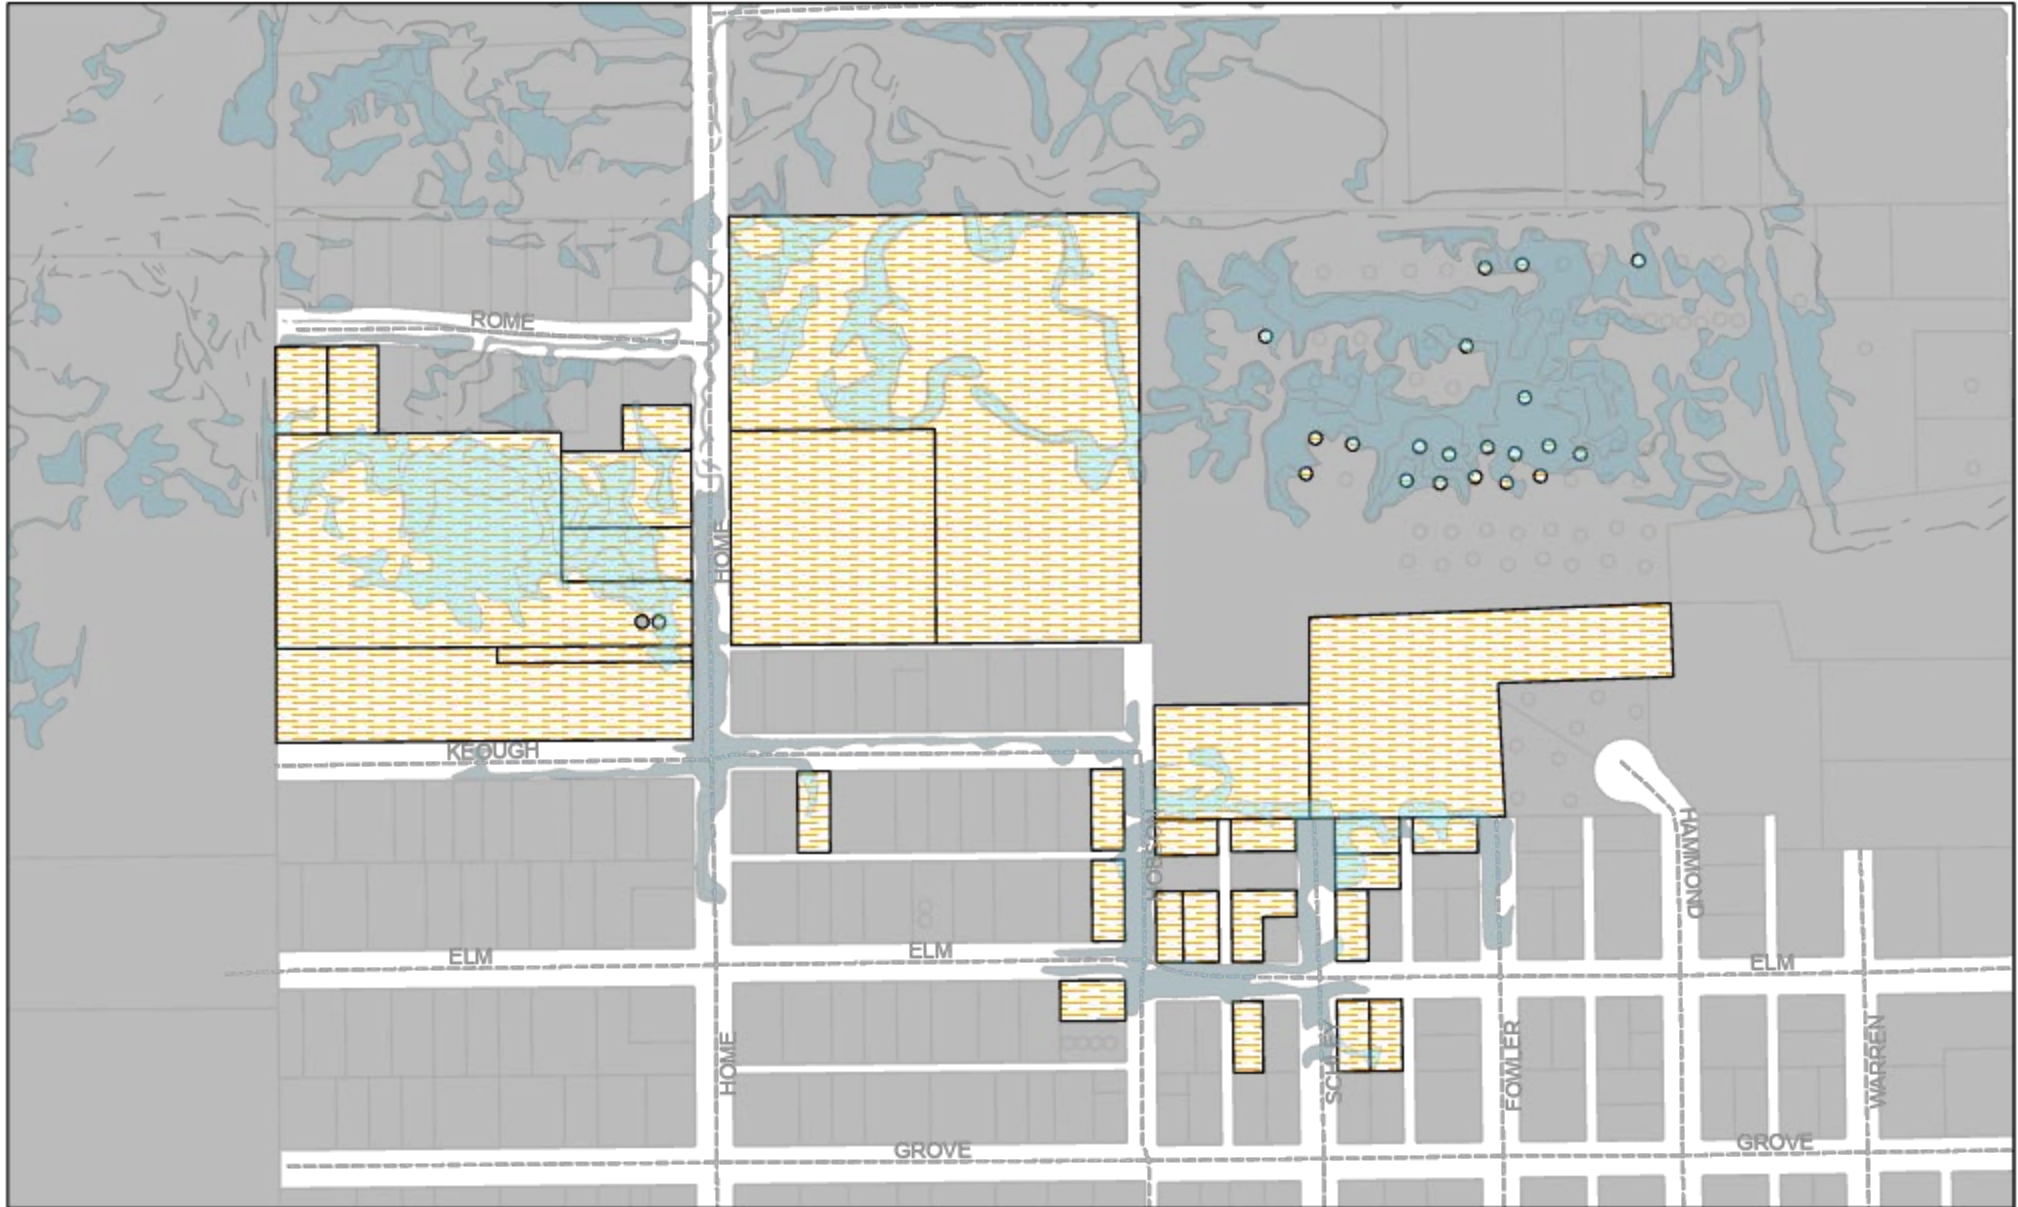

# Parcels that are now considered to be in the 500 year flood zone, but previously were not

## Legend

--- Roads

 Bishop Boundary

 2019 FEMA 500-Year Flood Zone

 Parcels newly designated to 500-year flood zone

0 120 230 460 Feet