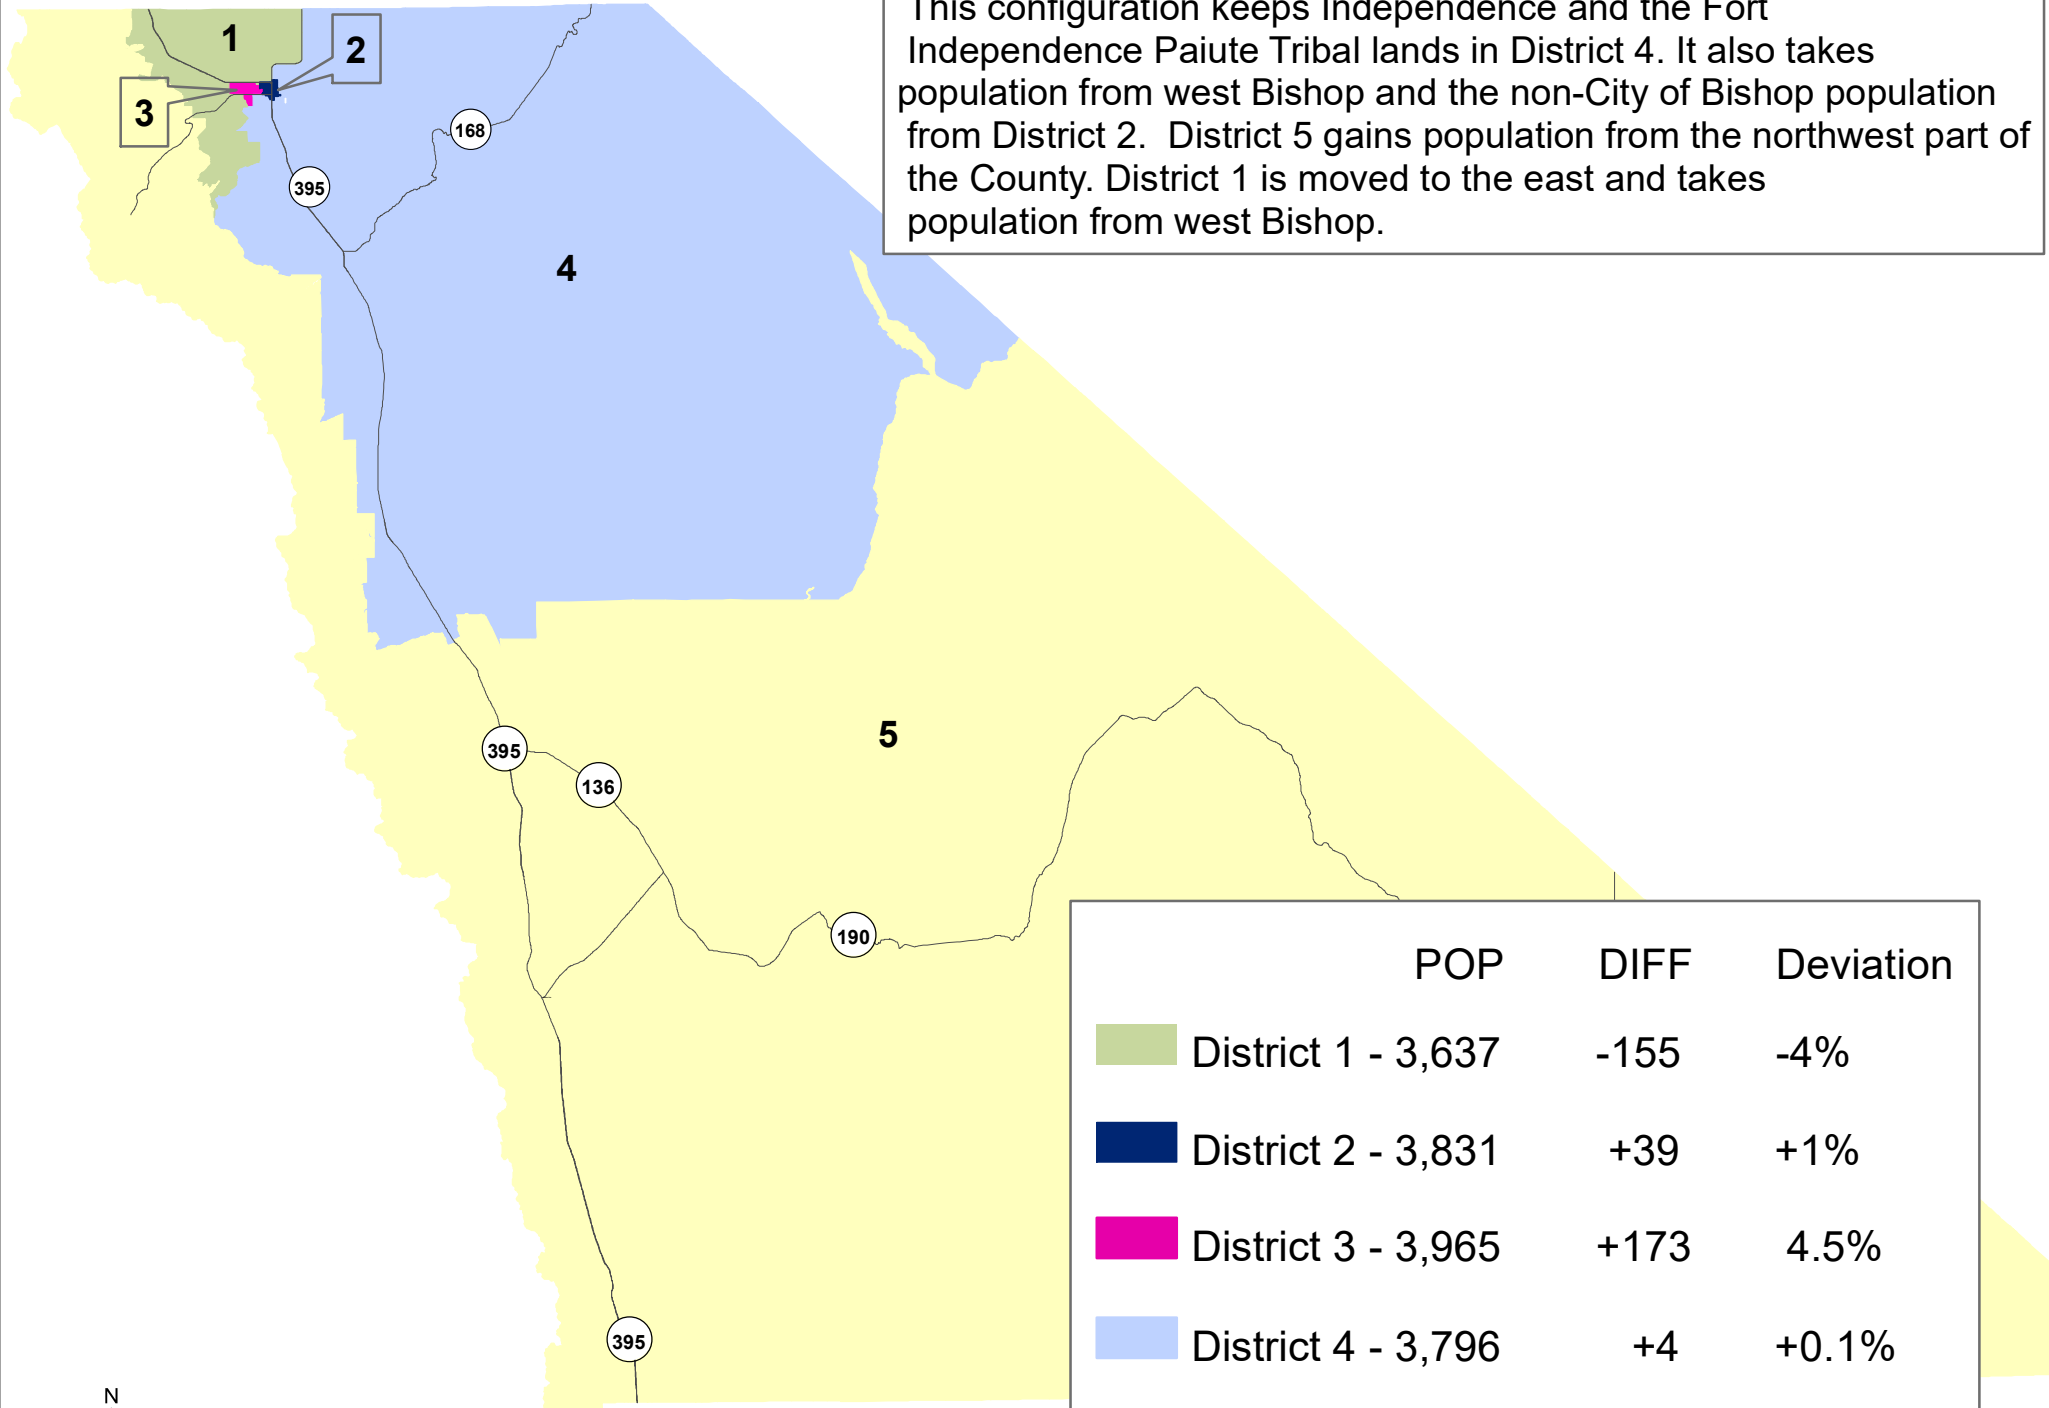

Option 3 - District 5 Arm

	POP	DIFF	Deviation
 District 1 - 3,637	3,637	-155	-4%
 District 2 - 3,831	3,831	+39	+1%
 District 3 - 3,965	3,965	+173	4.5%
 District 4 - 3,796	3,796	+4	+0.1%
 District 5 - 3,793	3,793	+1	+0.02%

0 9.5 19 Miles