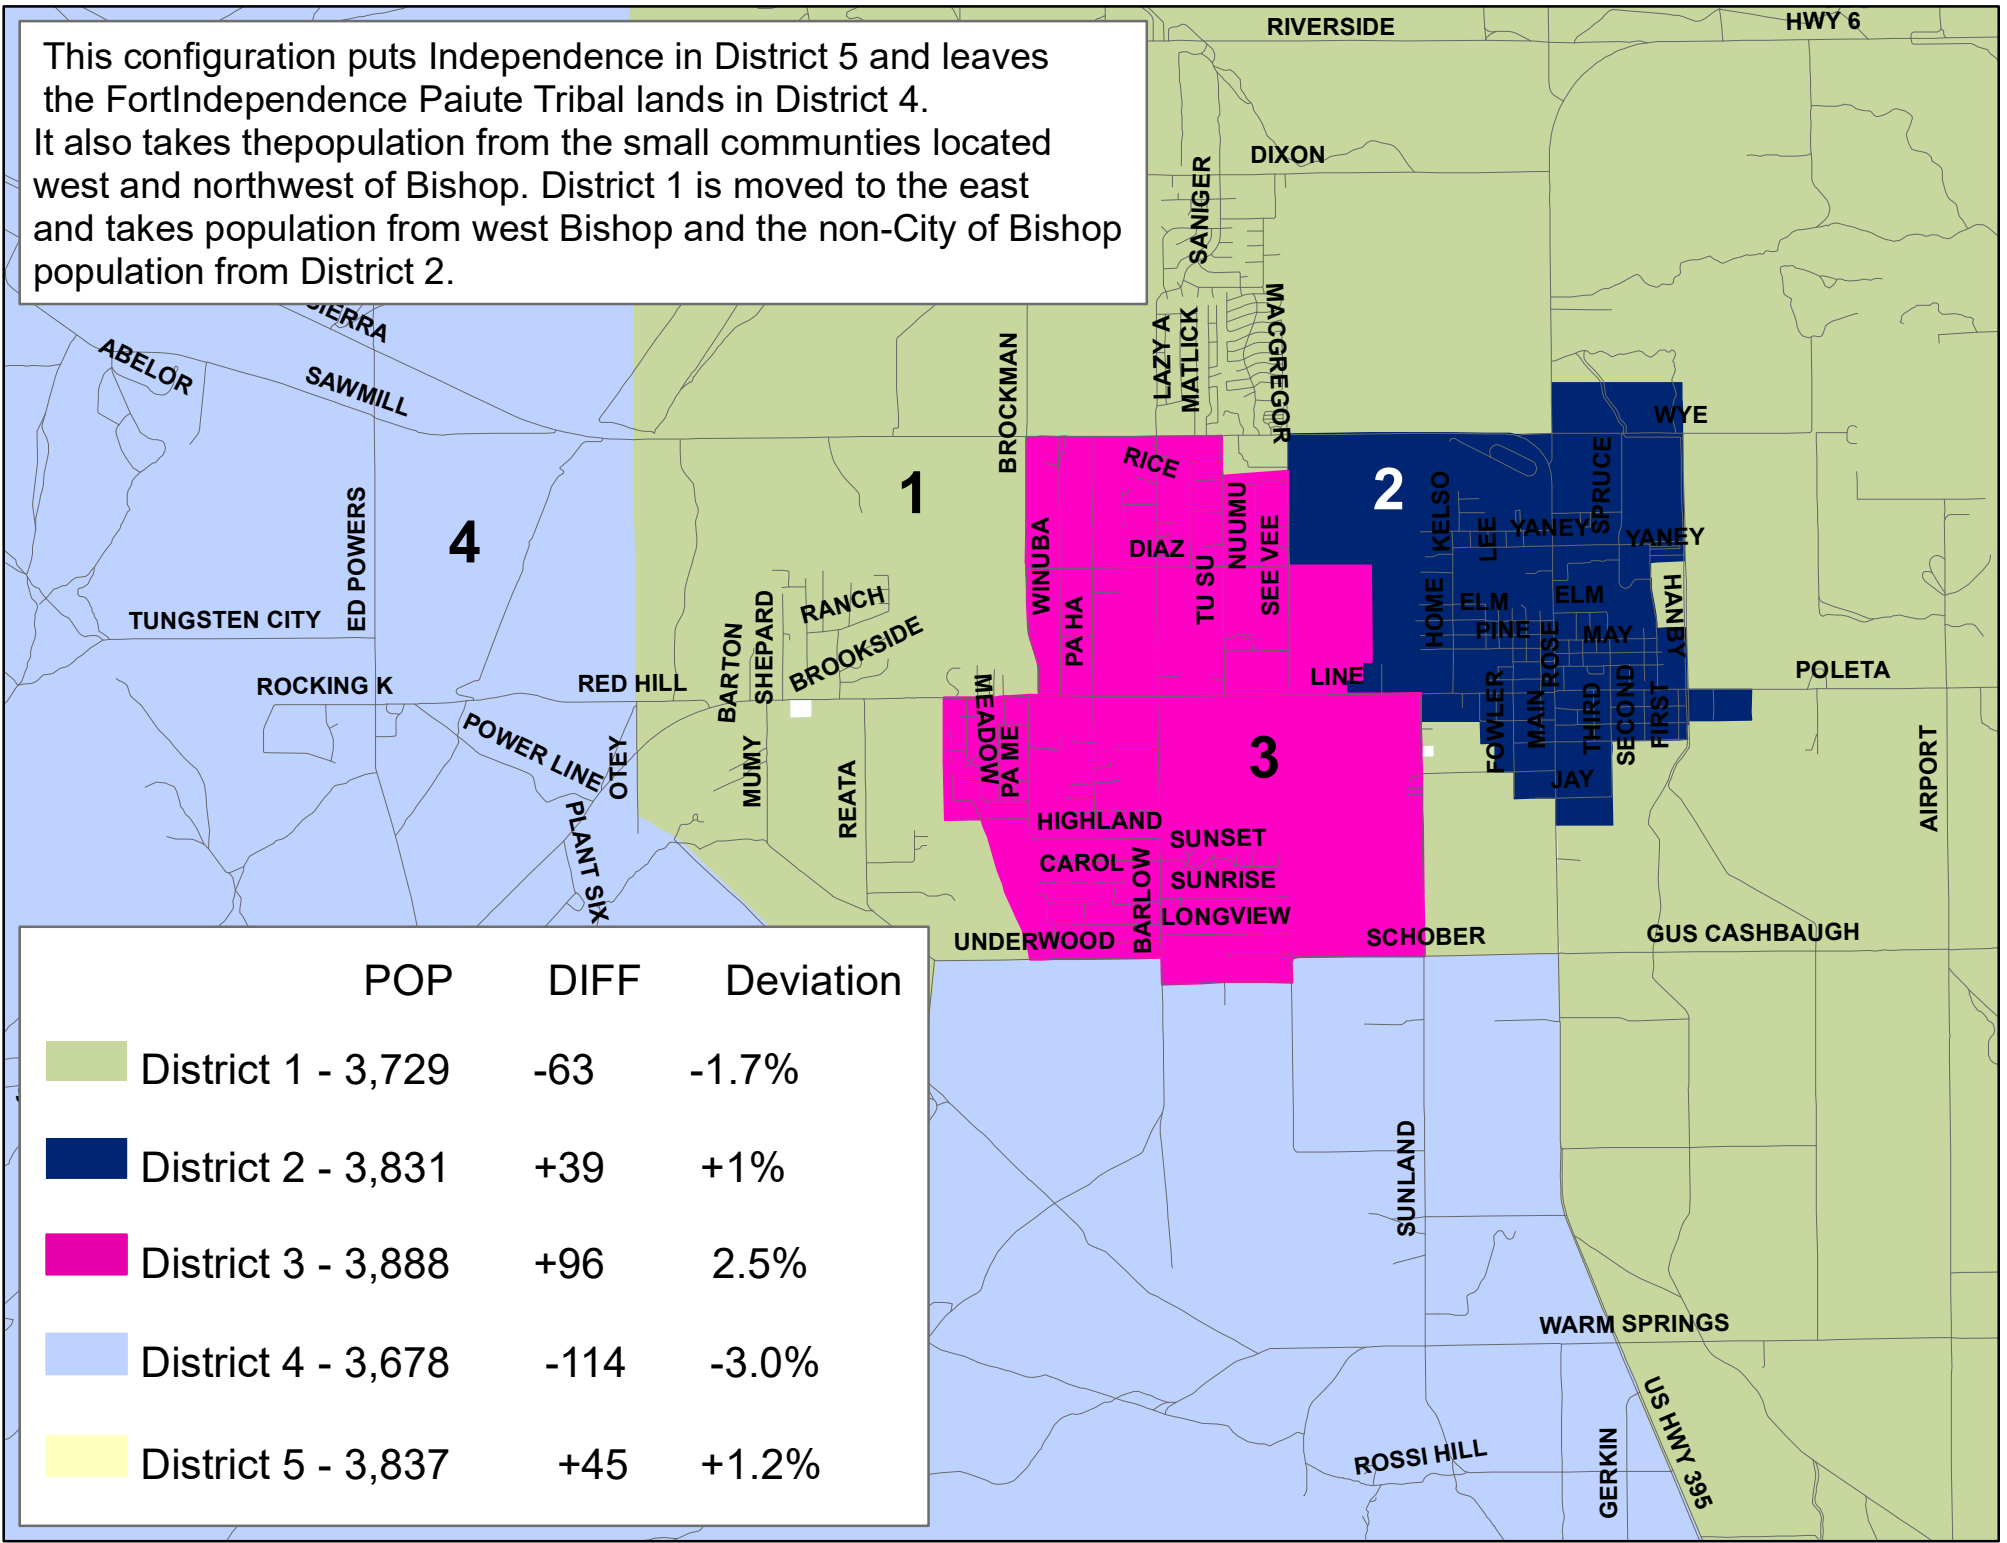

This configuration puts Independence in District 5 and leaves the FortIndependence Paiute Tribal lands in District 4. It also takes the population from the small communities located west and northwest of Bishop. District 1 is moved to the east and takes population from west Bishop and the non-City of Bishop population from District 2.

	POP	DIFF	Deviation
 District 1 - 3,729	3,729	-63	-1.7%
 District 2 - 3,831	3,831	+39	+1%
 District 3 - 3,888	3,888	+96	2.5%
 District 4 - 3,678	3,678	-114	-3.0%
 District 5 - 3,837	3,837	+45	+1.2%