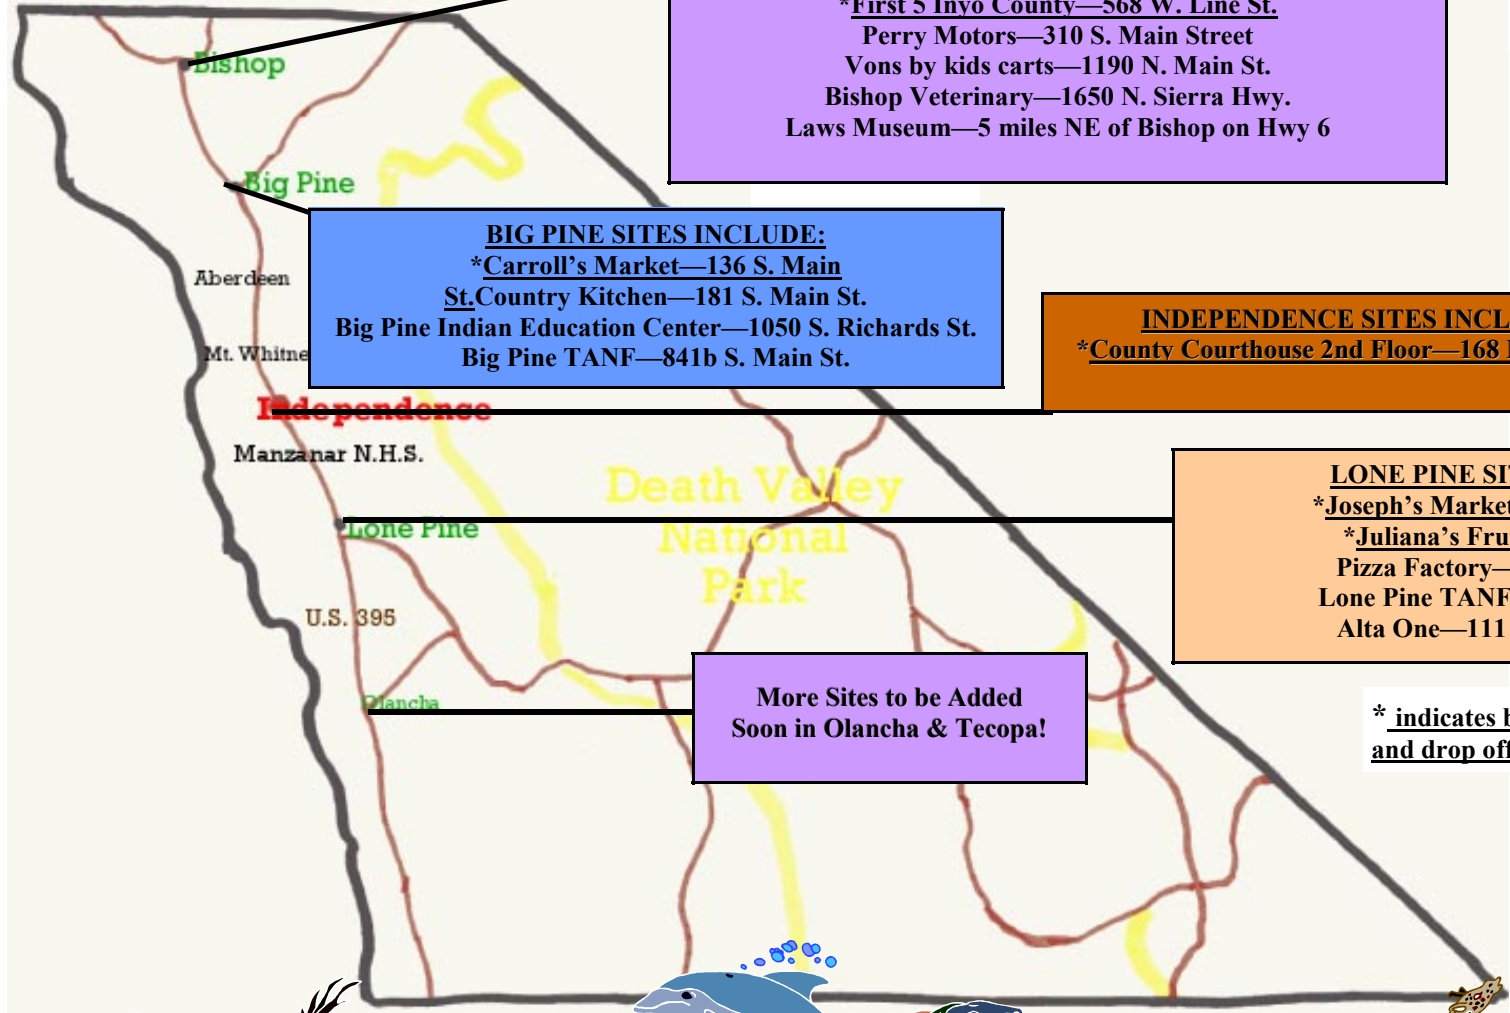

Ride the Reading Railroad Throughout Inyo County!

BISHOP SITES INCLUDE:

- *Mountain High Video—621 W. Line St.
- *Pizza Factory—970 N. Main Street
- *Raymond's Deli—206 N. Main St.
- *First 5 Inyo County—568 W. Line St.
- Perry Motors—310 S. Main Street
- Vons by kids carts—1190 N. Main St.
- Bishop Veterinary—1650 N. Sierra Hwy.
- Laws Museum—5 miles NE of Bishop on Hwy 6

BIG PINE SITES INCLUDE:

- *Carroll's Market—136 S. Main St.
- Country Kitchen—181 S. Main St.
- Big Pine Indian Education Center—1050 S. Richards St.
- Big Pine TANF—841b S. Main St.

INDEPENDENCE SITES INCLUDE:

- *County Courthouse 2nd Floor—168 N. Edwards

LONE PINE SITES INCLUDE:

- *Joseph's Market—119 S. Main St.
- *Juliana's Fruteria—Bush St.
- Pizza Factory—301 S. Main St.
- Lone Pine TANF—110 Post Street
- Alta One—111 Mountain View

More Sites to be Added Soon in Olancha & Tecopa!

Visit local businesses for access to great books countywide! Read while you wait, or at locations with a star, select a book to take home with you! To recycle books or get more info about local reading events, call us or check out our website below.