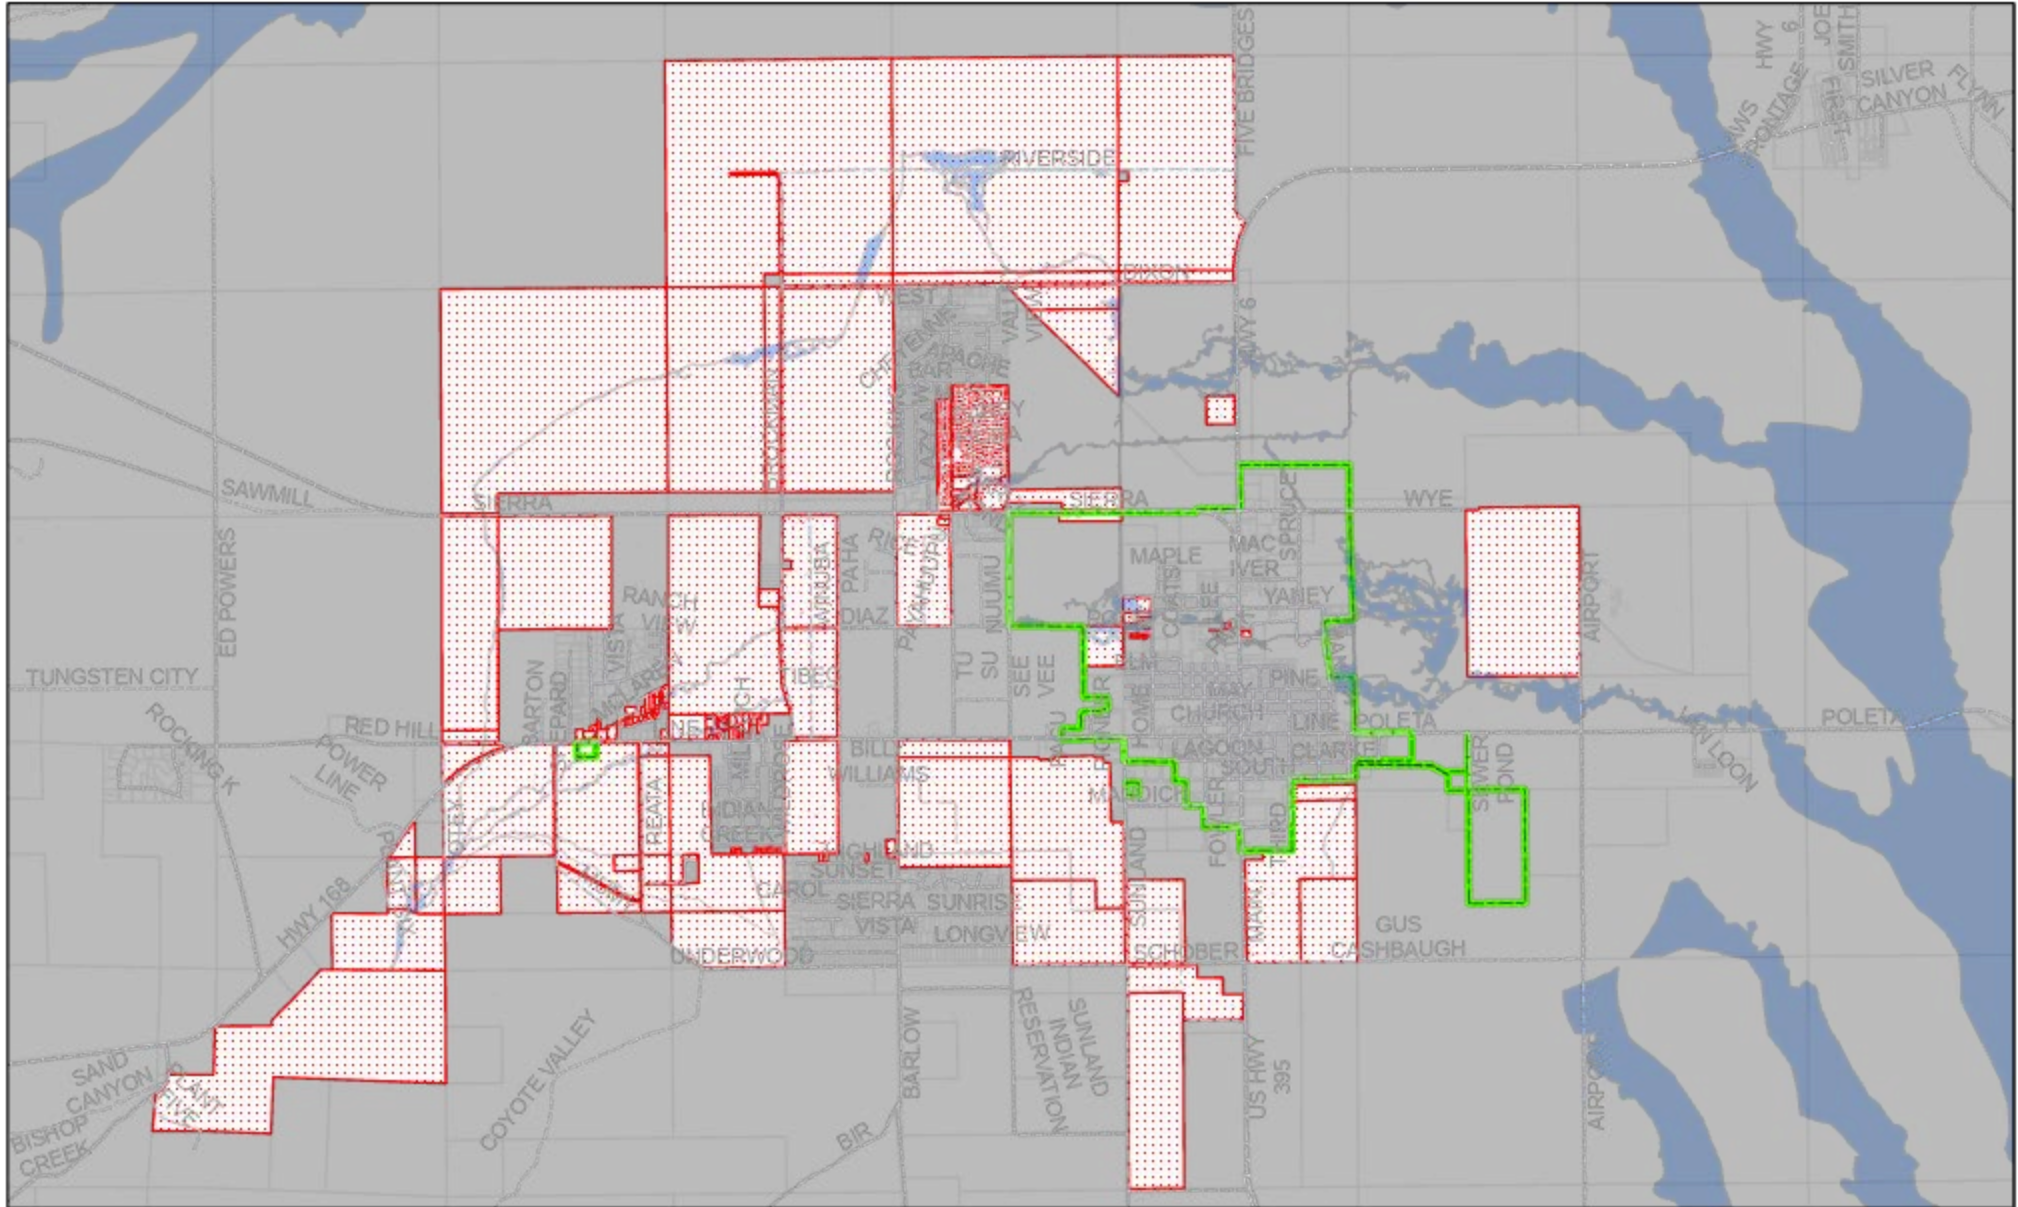

Parcels that are now considered to be in the 100 year flood zone, but previously were not

Legend

- Roads
- 2019 FEMA 100-Year Flood Zone
- Bishop Boundary
- Parcels newly designated to 100-year flood zone

0 1,500 3,000 6,000 Feet