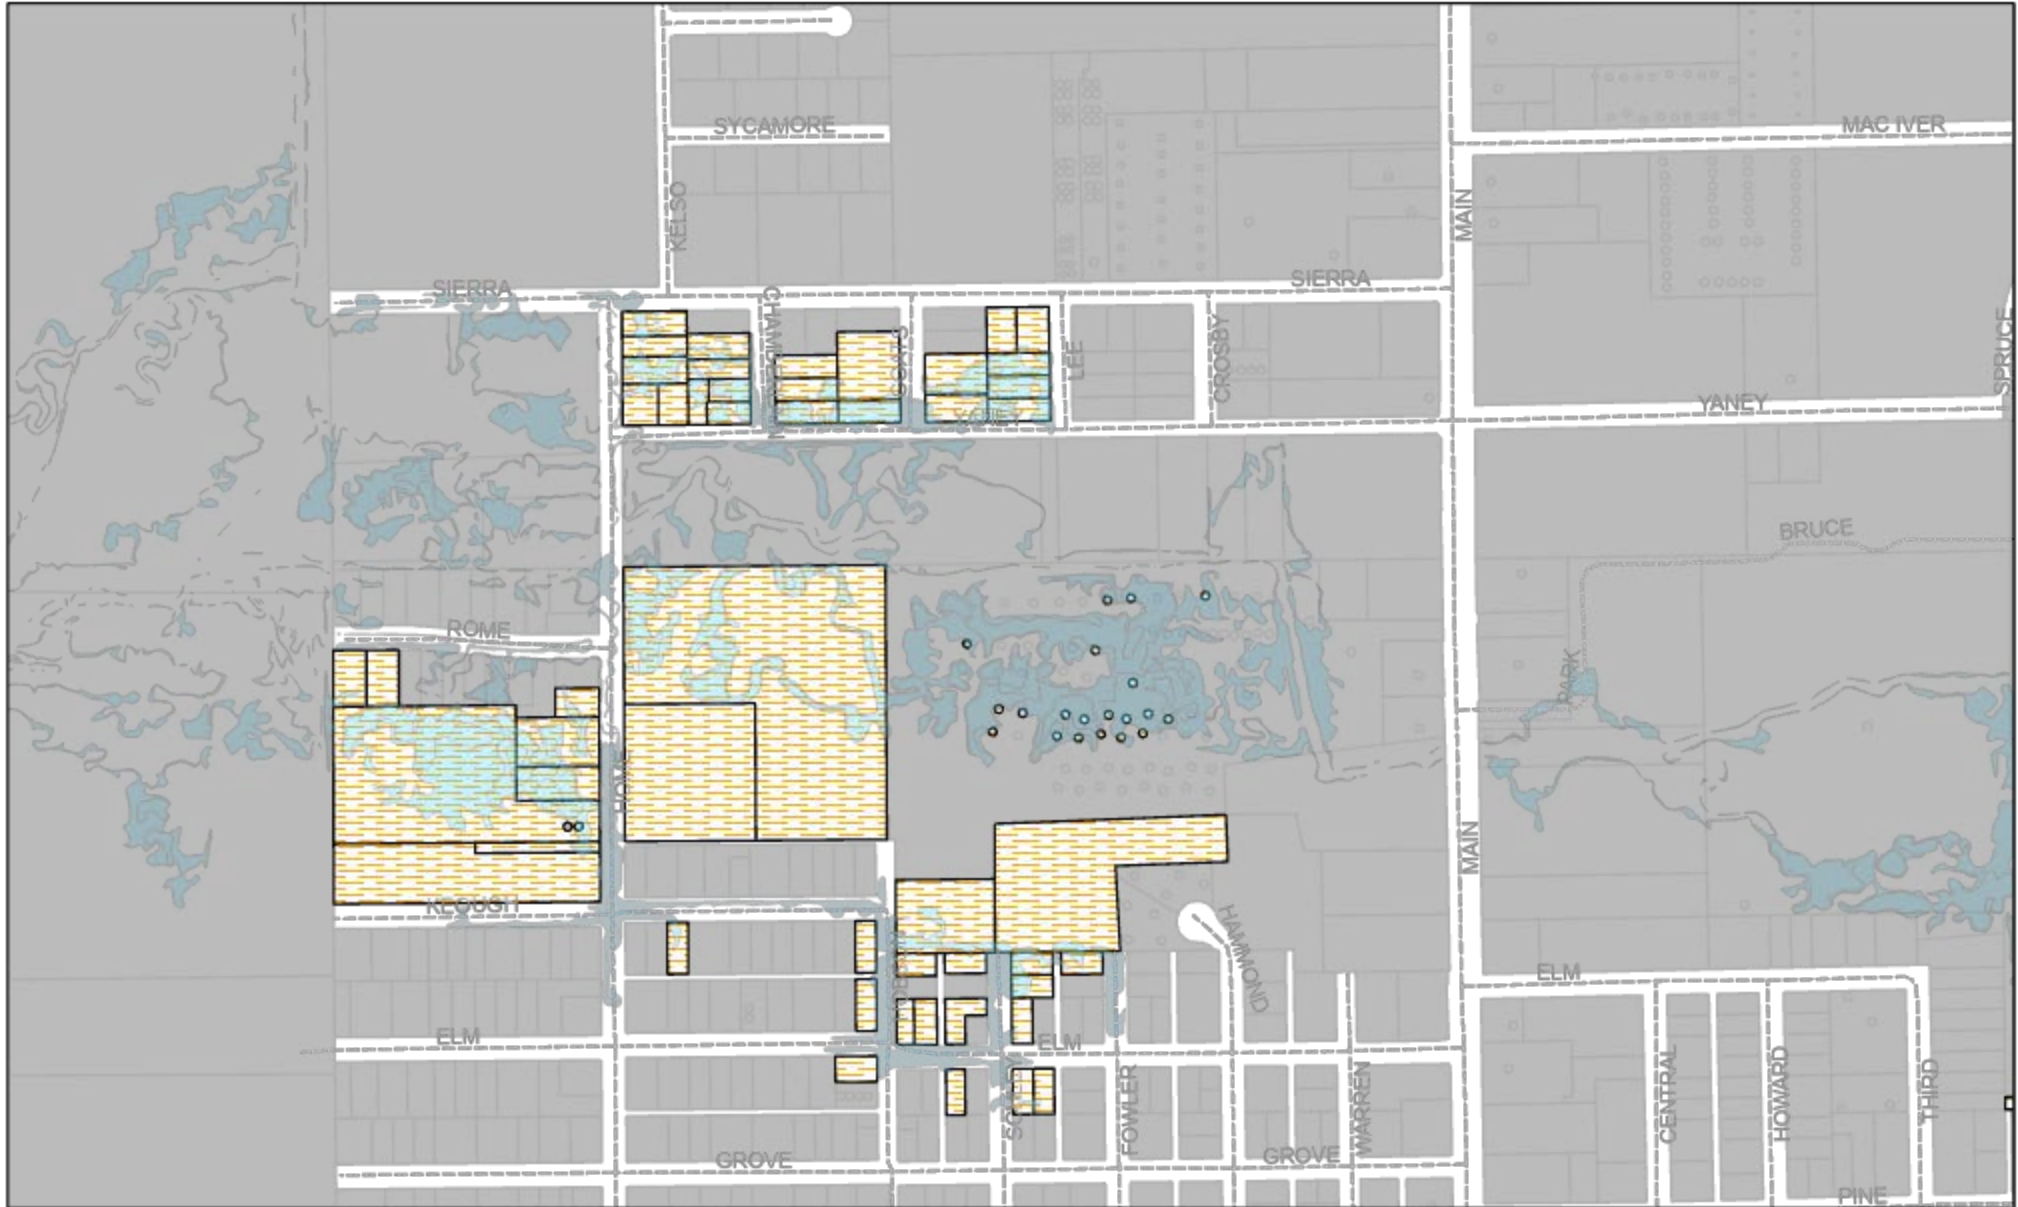

# Parcels that are now considered to be in the 500 year flood zone, but previously were not

## Legend

--- Roads

 Bishop Boundary

 2019 FEMA 500-Year Flood Zone

 Parcels newly designated to 500-year flood zone

0 180 360 720 Feet