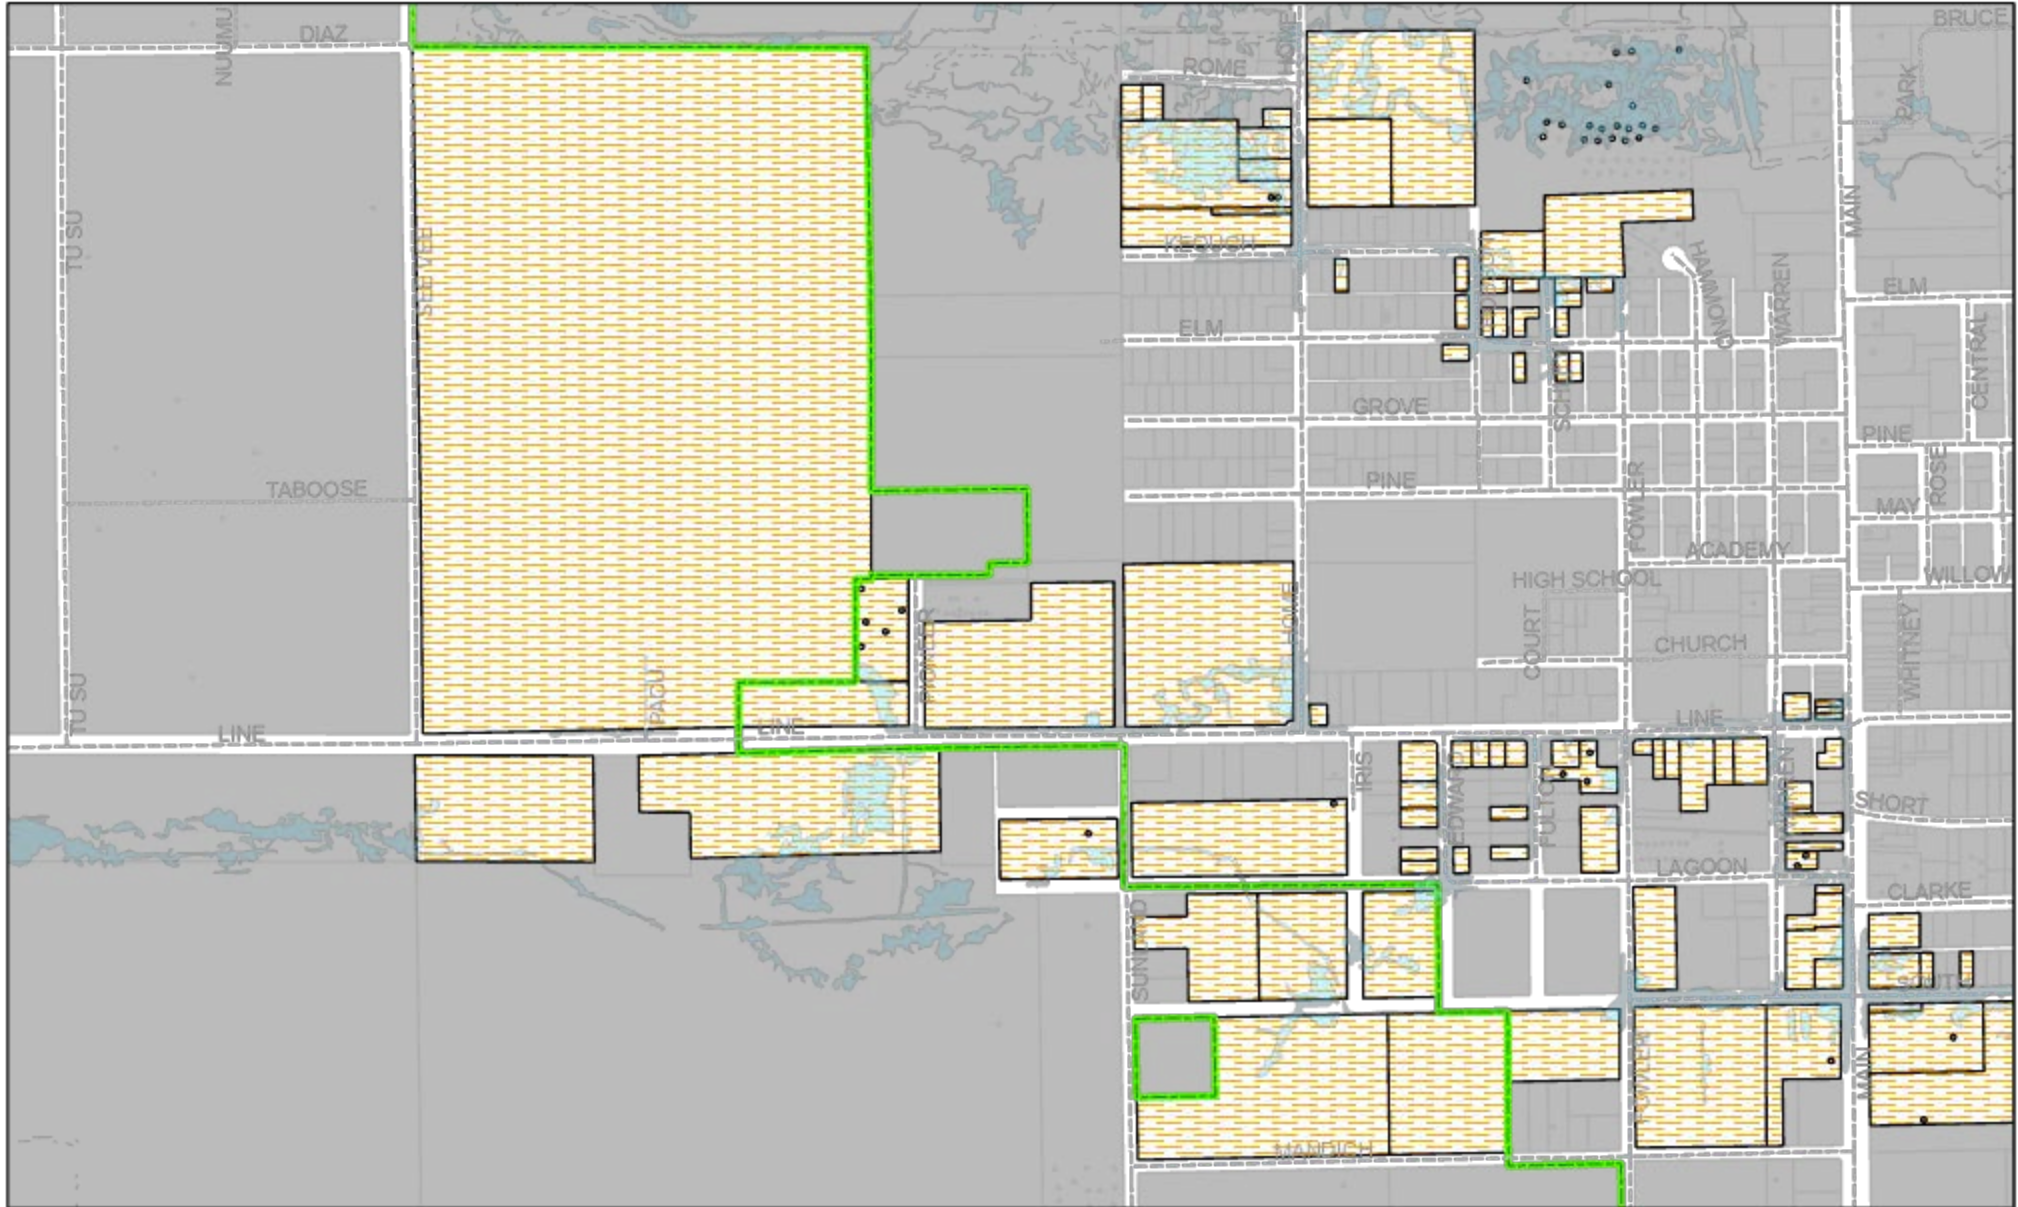

# Parcels that are now considered to be in the 500 year flood zone, but previously were not

## Legend

--- Roads

 Bishop Boundary

 2019 FEMA 500-Year Flood Zone

 Parcels newly designated to 500-year flood zone