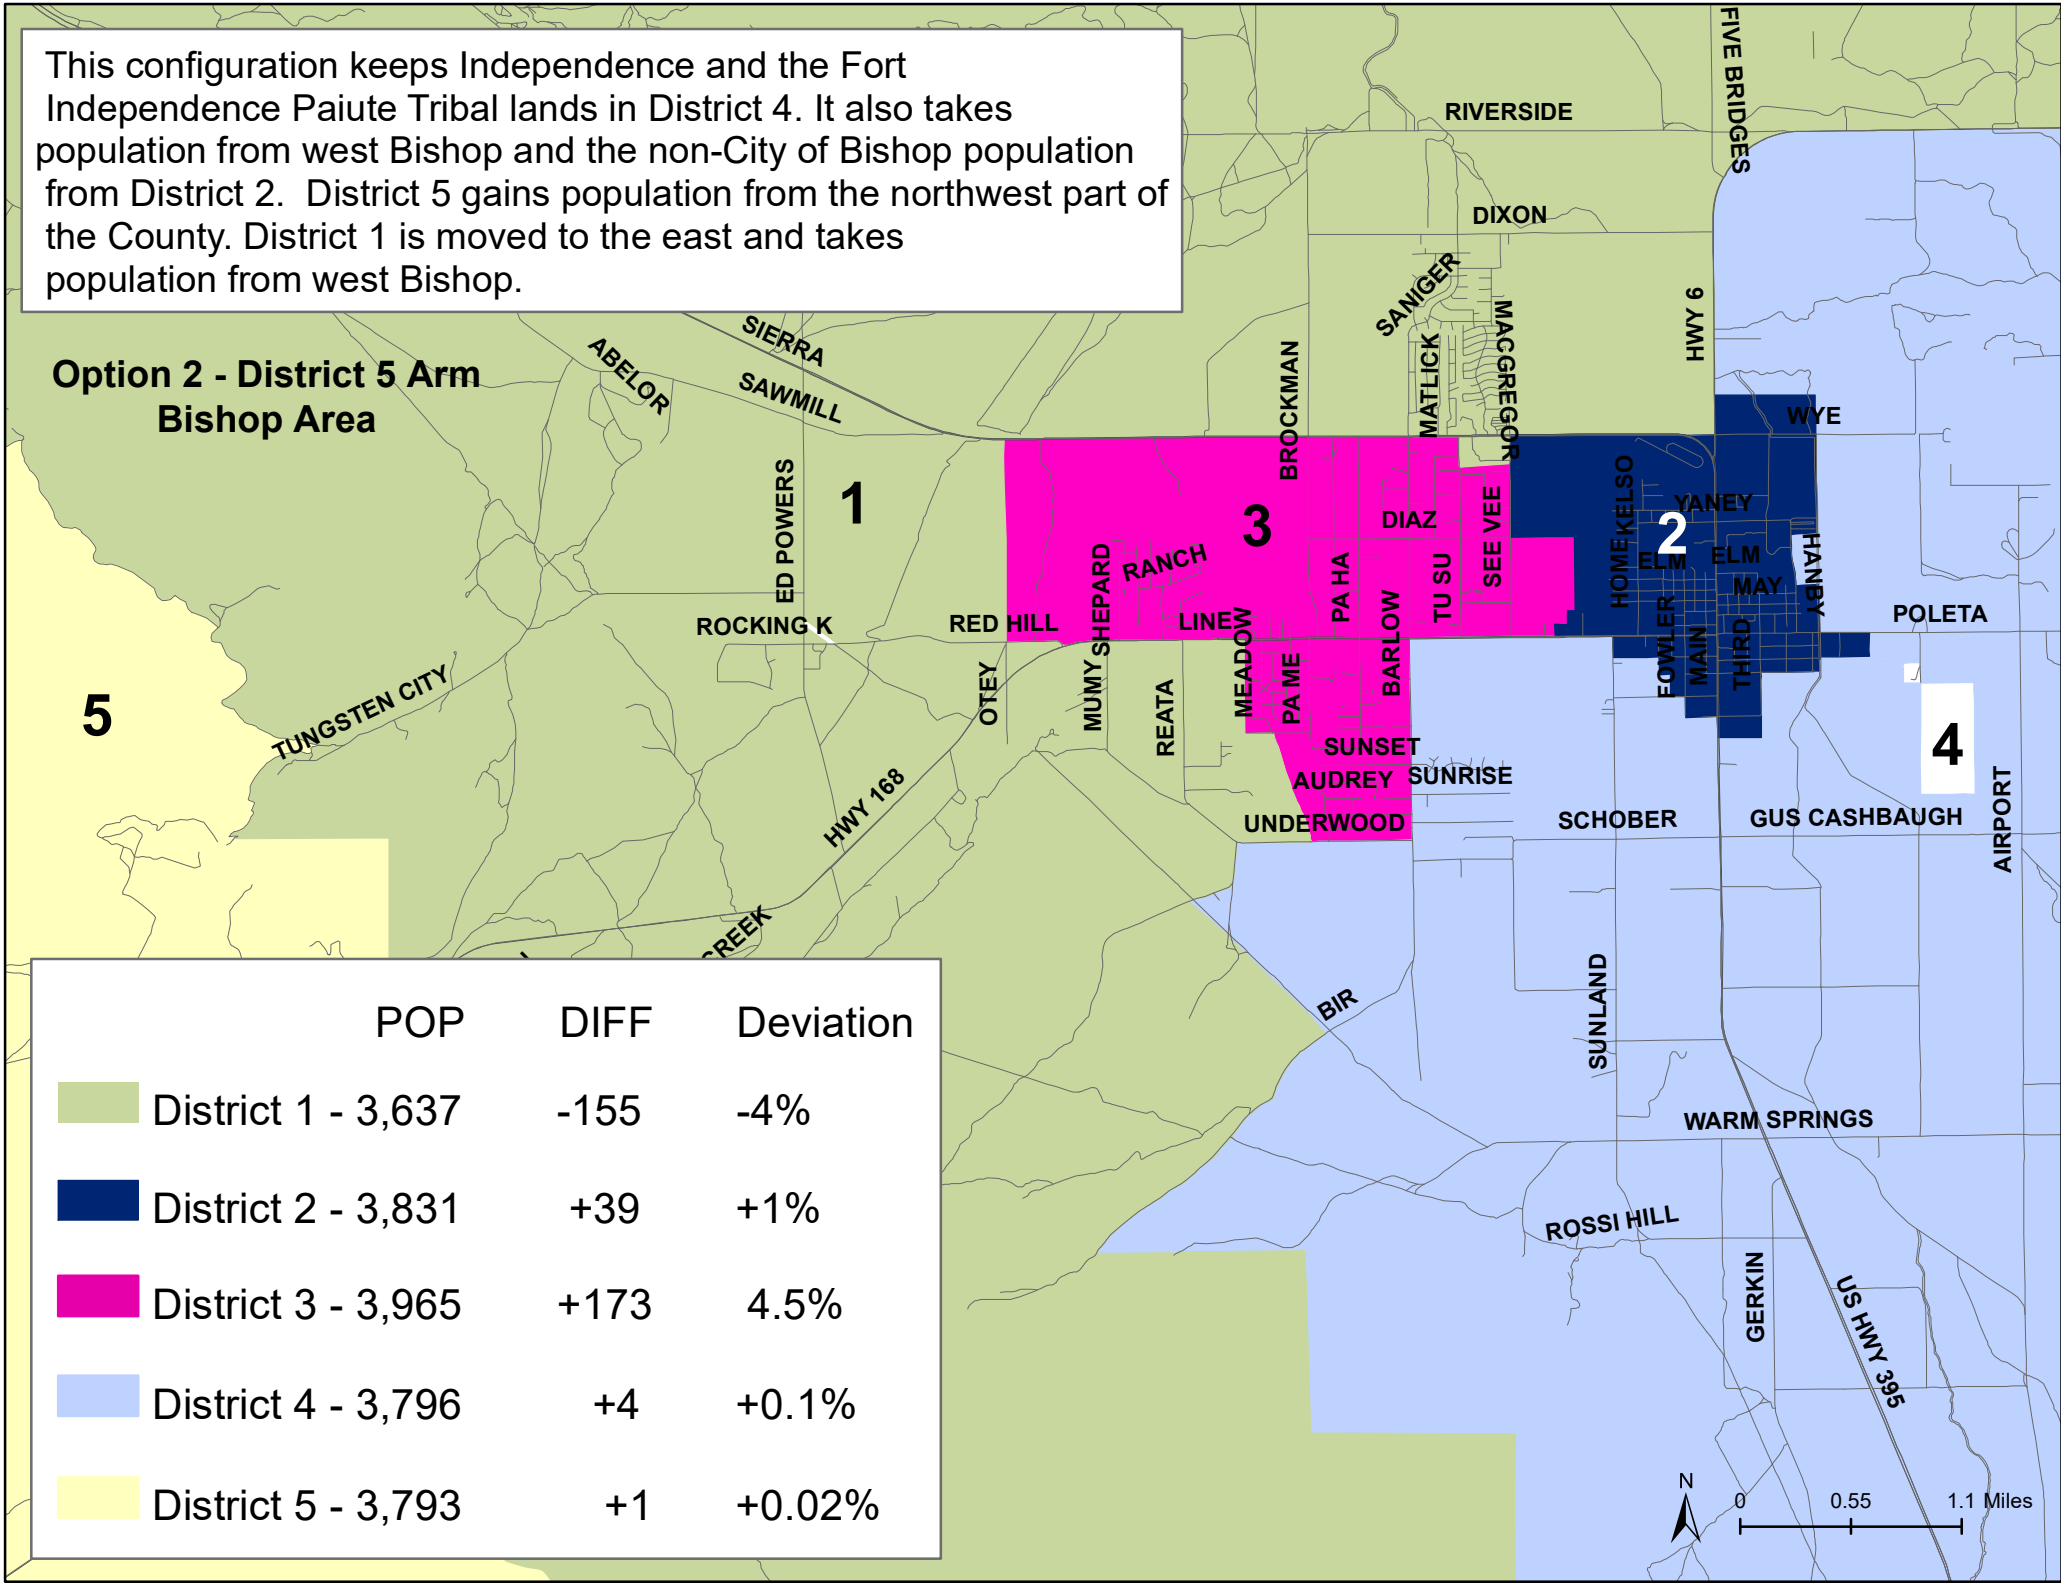

This configuration keeps Independence and the Fort Independence Paiute Tribal lands in District 4. It also takes population from west Bishop and the non-City of Bishop population from District 2. District 5 gains population from the northwest part of the County. District 1 is moved to the east and takes population from west Bishop.

**Option 2 - District 5 Arm
Bishop Area**

	POP	DIFF	Deviation
 District 1 - 3,637	3,637	-155	-4%
 District 2 - 3,831	3,831	+39	+1%
 District 3 - 3,965	3,965	+173	4.5%
 District 4 - 3,796	3,796	+4	+0.1%
 District 5 - 3,793	3,793	+1	+0.02%