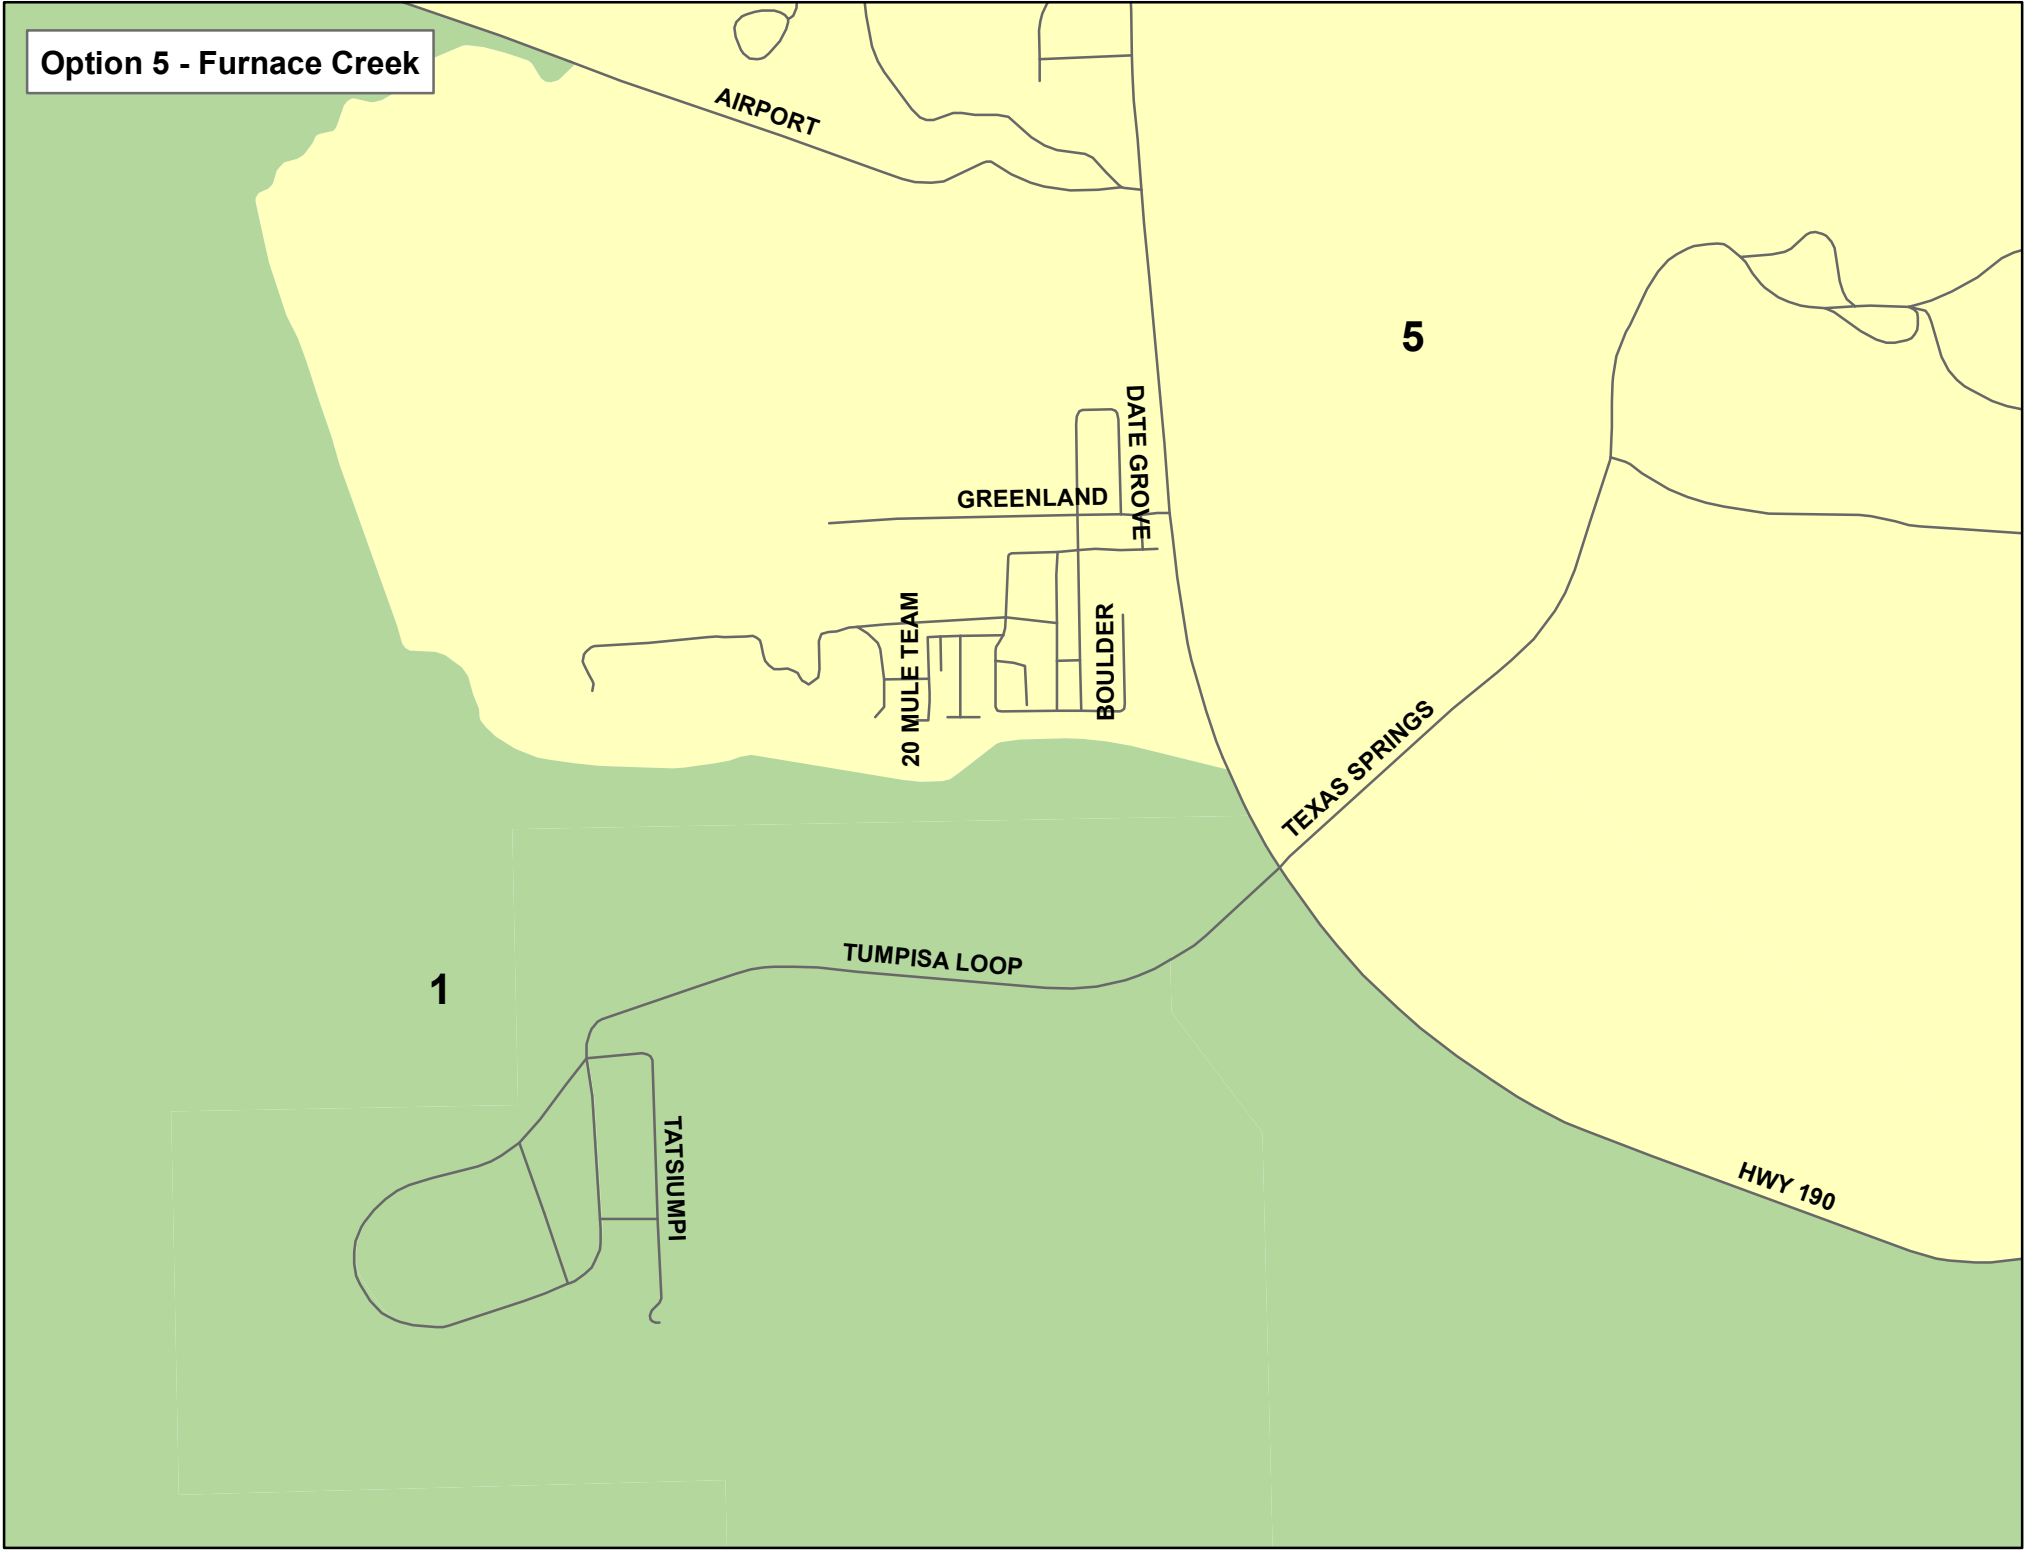

**Option 5 - Furnace Creek**

AIRPORT

5

DATE GROVE

GREENLAND

20 MULE TEAM

BOULDER

TEXAS SPRINGS

TUMPISA LOOP

1

TATSUMPI

HWY 190