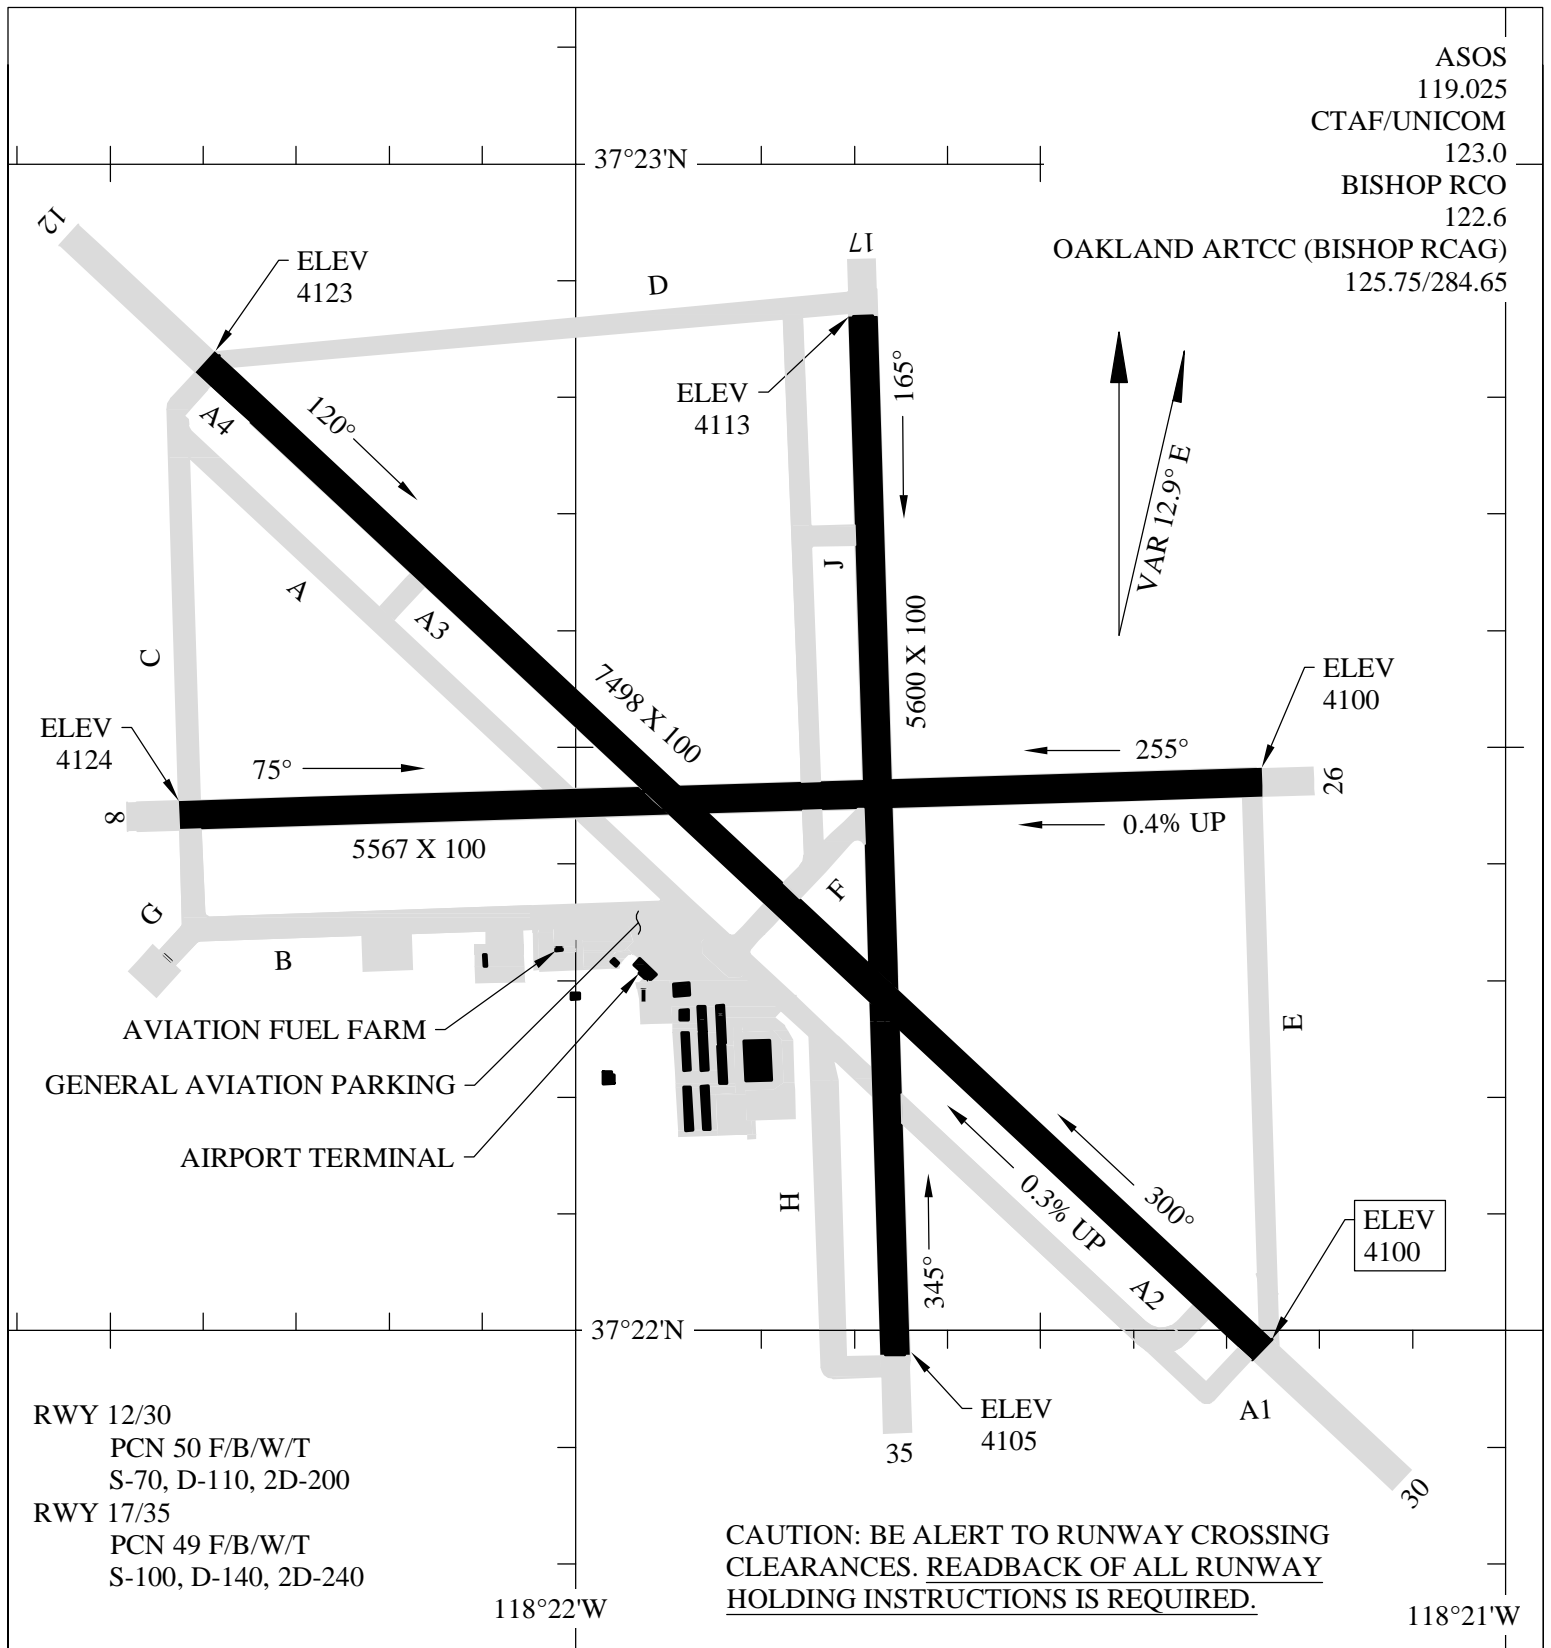

AIRPORT DIAGRAM

BISHOP AIRPORT (BIH)
BISHOP, CALIFORNIA

AIRPORT DIAGRAM

BISHOP, CALIFORNIA
BISHOP AIRPORT (BIH)

RWY 12/30
PCN 50 F/B/W/T
S-70, D-110, 2D-200
RWY 17/35
PCN 49 F/B/W/T
S-100, D-140, 2D-240